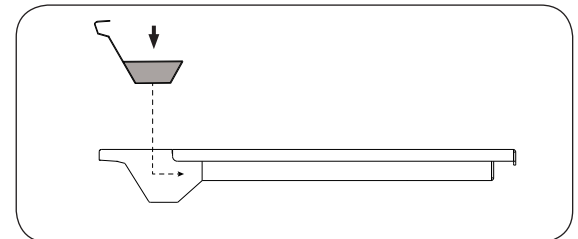

**Note:** The adapter has notches located on the top rear to allow for proper griddle placement.

4. Install the griddle drip tray as shown in Fig. 1-2, and use the griddle as directed in the griddle owner's manual.

Fig. 1-1 Install adapter and griddle

Fig. 1-2 Install griddle drip tray

ROBERT H. PETERSON CO. • 14724 East Proctor Avenue • City of Industry, CA 91746

REV 1 - A - 1912161040

L-C2-523