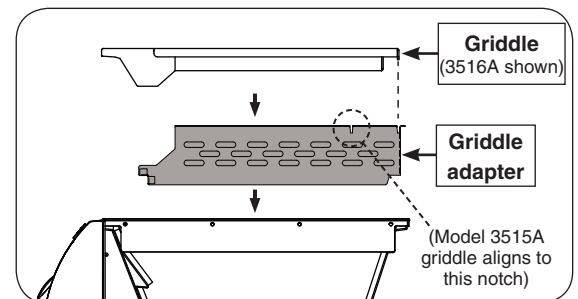

**CAUTION:** Ensure the appliance is OFF and completely cool.

1. Remove cooking grid from grill accessory.
2. Place the griddle adapter onto the grill accessory as shown in Fig. 1-1.
3. Place the griddle onto the adapter (see Fig. 1-1).

**Note:** The adapter has notches located on the top rear to allow for proper griddle placement.

4. Install the griddle drip tray as shown in Fig. 1-2, and use the griddle as directed in the griddle owner's manual.

Fig. 1-1 Install adapter and griddle

Fig. 1-2 Install griddle drip tray

ROBERT H. PETERSON CO. • 14724 East Proctor Avenue • City of Industry, CA 91746

REV 1 - A - 1912161040

L-C2-523