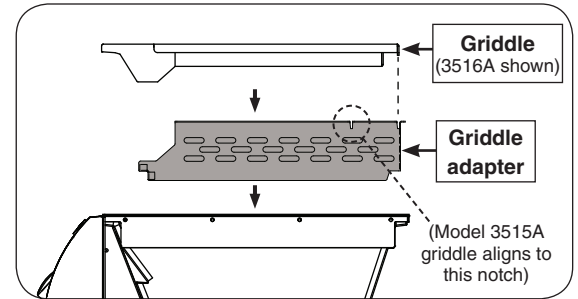

**CAUTION:** Ensure the appliance is OFF and completely cool.

1. Remove cooking grid from grill accessory.
2. Place the griddle adapter onto the grill accessory as shown in Fig. 1-1.
3. Place the griddle onto the adapter (see Fig. 1-1).

**Note:** The adapter has notches located on the top rear to allow for proper griddle placement.

4. Install the griddle drip tray as shown in Fig. 1-2, and use the griddle as directed in the griddle owner's manual.