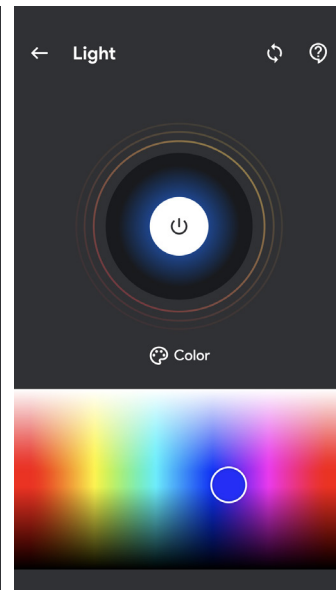

• Use the color picker to personalize with unlimited custom colors

- With the app you can adjust the flame brightness and speed beyond the remote technology
- Create and save favorite customized moods
- Guest mode

Note: App features may vary depending on product.

For additional information, visit dimplex.com/fcapp

Available in the App Store and Google Play