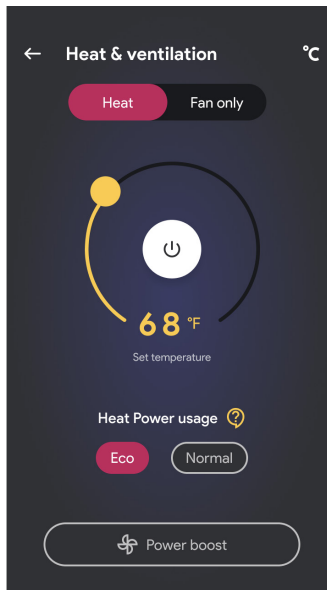

• Temperature can be adjusted to show values in °F and °C