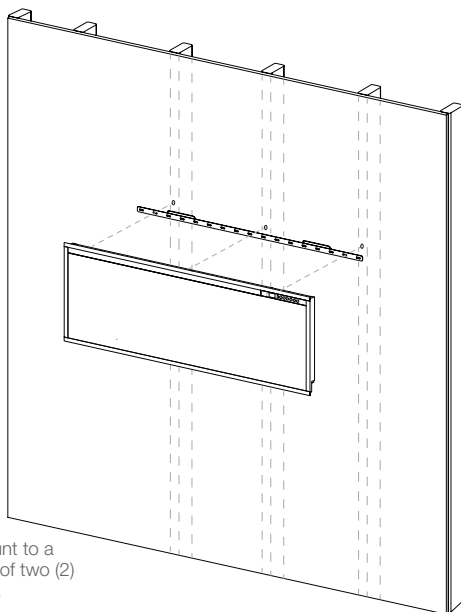

Note: App features may vary depending on product.

For additional information, visit dimplex.com/fcapp

Available in the App Store and Google Play

Multi-Fire[®] SL

42" Slim Linear Electric Fireplace

PLF4214-XS

Product Dimensions:

Product	A WIDTH (in/cm)	B HEIGHT (in/cm)	C DEPTH (in/cm)	VIEWING DIMENSION - WxH (in/cm)
PLF4214-XS	43-1/4 (109.9)	19-5/8 (49.7)	3-7/8 (9.8)	39-1/4 x 12-5/8 (99.7 x 32.2)

Framing:

Installation - 2 Mounting Options

Must mount to a minimum of two (2) wall studs

2 x 4 Framing
Framing dimensions:
43" (109.2 cm) W x
19-1/8" (48.6 cm) H x
4" (10.2 cm) D
*Includes 1/2 drywall

NOTE:
The Firebox is not load bearing. Do not stack weight of the frame on top of the firebox.
It is recommended that the bottom of the unit be mounted between 20 in. (50 cm) and 40 in. (100 cm) from the ground to maintain an optimized viewing angle of the flame.