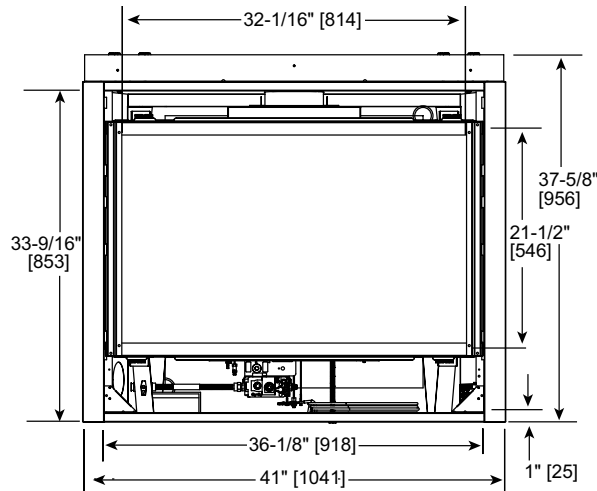

MAJESTIC

Please consult the manufacturer's installation manual for all details and requirements before making a final design layout decision.

QUARTZ PLATINUM
Direct Vent Gas Fireplace

MODEL	HEIGHT		FRONT WIDTH		BACK WIDTH		DEPTH		GLASS SIZE
	ACTUAL	FRAMING	ACTUAL	FRAMING	ACTUAL	FRAMING	ACTUAL	FRAMING	
QUARTZPLA36IN 30,500 BTU (NG) 29,500 BTU (LP)	37-7/8" [962]	38-1/4" [972]	41" [1041]	42" [1067]	30-3/4" [781]	42" [1067]	16-5/16" [415]	16-1/4" [413]	32-1/16" x 21-1/12" [814 X 546]

TOP VIEW

FRONT VIEW

HEAT-ZONE® ACCESS
Ø 5" [127]

LEFT SIDE

RIGHT SIDE

APPLIANCE LOCATION

FRAMING DIMENSIONS

WALL PENETRATION