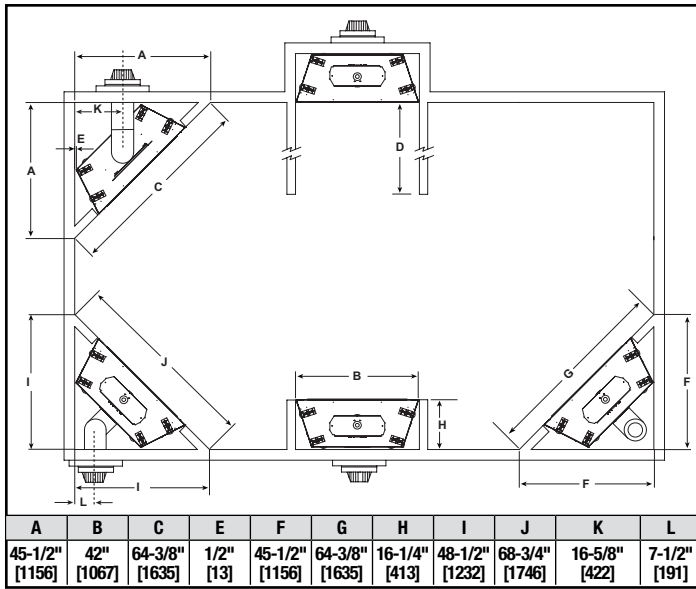

MAJESTIC

Please consult the manufacturer's installation manual for all details and requirements before making a final design layout decision.

QUARTZ PLATINUM
Direct Vent Gas Fireplace

MODEL	HEIGHT		FRONT WIDTH		BACK WIDTH		DEPTH		GLASS SIZE
	ACTUAL	FRAMING	ACTUAL	FRAMING	ACTUAL	FRAMING	ACTUAL	FRAMING	
QUARTZPLA36IN 30,500 BTU (NG) 29,500 BTU (LP)	37-7/8" [962]	38-1/4" [972]	41" [1041]	42" [1067]	30-3/4" [781]	42" [1067]	16-5/16" [415]	16-1/4" [413]	32-1/16" x 21-1/12" [814 X 546]

TOP VIEW

FRONT VIEW

HEAT-ZONE® ACCESS
Ø 5" [127]

LEFT SIDE

RIGHT SIDE

APPLIANCE LOCATION

FRAMING DIMENSIONS

WALL PENETRATION

CLEARANCES TO COMBUSTIBLES

MANTEL LEG/WALL PROJECTIONS

MANTEL PROJECTIONS

PRODUCT LISTING CODES

US	ANSI Z21.88-2014
CAN	CSA 2.33-2014

Product information provided is not complete and is subject to change without notice. Product installation must adhere strictly to instructions accompanying product to avoid risk of fire and potential injury.