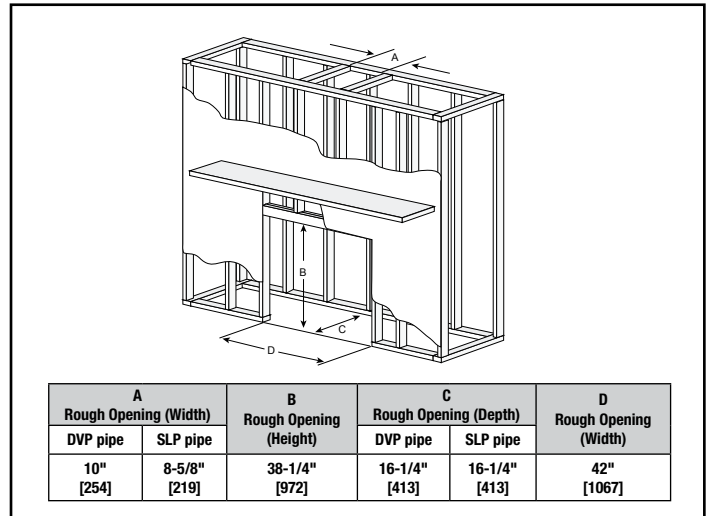

MAJESTIC

Please consult the manufacturer's installation manual for all details and requirements before making a final design layout decision.

QUARTZ PLATINUM
Direct Vent Gas Fireplace

MODEL	HEIGHT		FRONT WIDTH		BACK WIDTH		DEPTH		GLASS SIZE
	ACTUAL	FRAMING	ACTUAL	FRAMING	ACTUAL	FRAMING	ACTUAL	FRAMING	
QUARTZPLA36IN 30,500 BTU (NG) 29,500 BTU (LP)	37-7/8" [962]	38-1/4" [972]	41" [1041]	42" [1067]	30-3/4" [781]	42" [1067]	16-5/16" [415]	16-1/4" [413]	32-1/16" x 21-1/12" [814 X 546]

TOP VIEW

FRONT VIEW

HEAT-ZONE® ACCESS
Ø 5" [127]

LEFT SIDE

RIGHT SIDE

APPLIANCE LOCATION

FRAMING DIMENSIONS

WALL PENETRATION