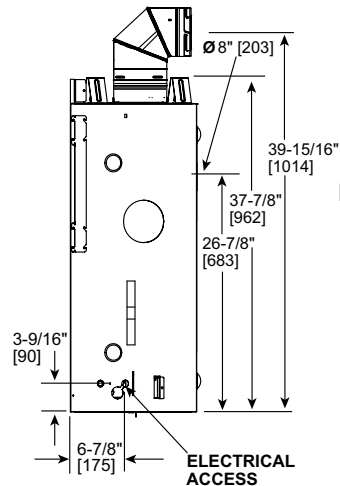

MAJESTIC

Please consult the manufacturer's installation manual for all details and requirements before making a final design layout decision.

QUARTZ PLATINUM
Direct Vent Gas Fireplace

MODEL	HEIGHT		FRONT WIDTH		BACK WIDTH		DEPTH		GLASS SIZE
	ACTUAL	FRAMING	ACTUAL	FRAMING	ACTUAL	FRAMING	ACTUAL	FRAMING	
QUARTZPLA36IN 30,500 BTU (NG) 29,500 BTU (LP)	37-7/8" [962]	38-1/4" [972]	41" [1041]	42" [1067]	30-3/4" [781]	42" [1067]	16-5/16" [415]	16-1/4" [413]	32-1/16" x 21-1/12" [814 X 546]

TOP VIEW

FRONT VIEW

HEAT-ZONE® ACCESS
Ø 5" [127]

LEFT SIDE

RIGHT SIDE

APPLIANCE LOCATION

FRAMING DIMENSIONS

WALL PENETRATION

CLEARANCES TO COMBUSTIBLES

MANTEL LEG/WALL PROJECTIONS

MANTEL PROJECTIONS

PRODUCT LISTING CODES

US	ANSI Z21.88-2014
CAN	CSA 2.33-2014

Product information provided is not complete and is subject to change without notice. Product installation must adhere strictly to instructions accompanying product to avoid risk of fire and potential injury.