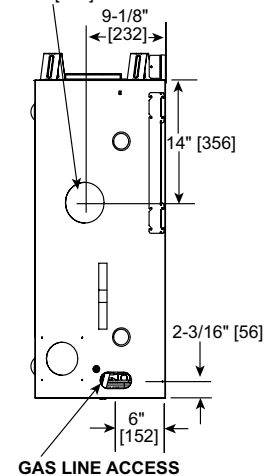

MAJESTIC

Please consult the manufacturer's installation manual for all details and requirements before making a final design layout decision.

QUARTZ PLATINUM
Direct Vent Gas Fireplace

MODEL	HEIGHT		FRONT WIDTH		BACK WIDTH		DEPTH		GLASS SIZE
	ACTUAL	FRAMING	ACTUAL	FRAMING	ACTUAL	FRAMING	ACTUAL	FRAMING	
QUARTZPLA36IN 30,500 BTU (NG) 29,500 BTU (LP)	37-7/8" [962]	38-1/4" [972]	41" [1041]	42" [1067]	30-3/4" [781]	42" [1067]	16-5/16" [415]	16-1/4" [413]	32-1/16" x 21-1/12" [814 X 546]

TOP VIEW

FRONT VIEW

HEAT-ZONE® ACCESS
Ø 5" [127]

LEFT SIDE

RIGHT SIDE

APPLIANCE LOCATION

FRAMING DIMENSIONS

WALL PENETRATION

CLEARANCES TO COMBUSTIBLES

MANTEL LEG/WALL PROJECTIONS

MANTEL PROJECTIONS

PRODUCT LISTING CODES

US	ANSI Z21.88-2014
CAN	CSA 2.33-2014

Product information provided is not complete and is subject to change without notice. Product installation must adhere strictly to instructions accompanying product to avoid risk of fire and potential injury.