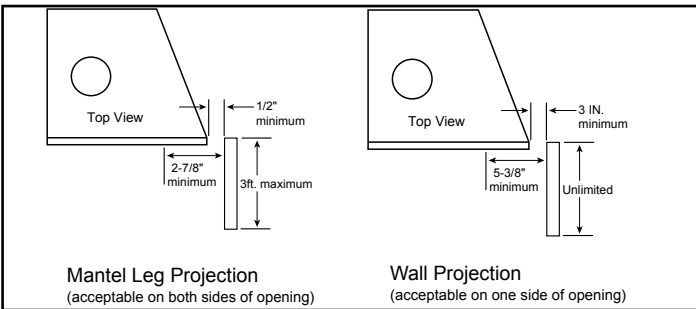

MANTEL LEG/WALL PROJECTIONS