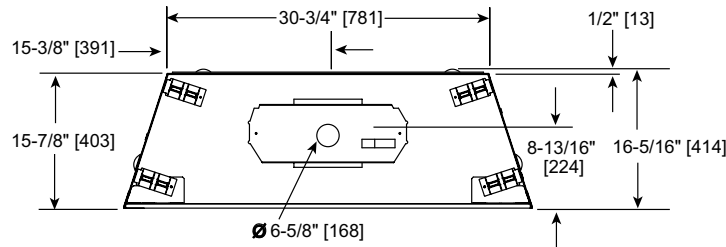

MAJESTIC

Please consult the manufacturer's installation manual for all details and requirements before making a final design layout decision.

QUARTZ PLATINUM
Direct Vent Gas Fireplace

MODEL	HEIGHT		FRONT WIDTH		BACK WIDTH		DEPTH		GLASS SIZE
	ACTUAL	FRAMING	ACTUAL	FRAMING	ACTUAL	FRAMING	ACTUAL	FRAMING	
QUARTZPLA36IN 30,500 BTU (NG) 29,500 BTU (LP)	37-7/8" [962]	38-1/4" [972]	41" [1041]	42" [1067]	30-3/4" [781]	42" [1067]	16-5/16" [415]	16-1/4" [413]	32-1/16" x 21-1/12" [814 X 546]

TOP VIEW

FRONT VIEW

HEAT-ZONE® ACCESS
Ø 5" [127]

LEFT SIDE

RIGHT SIDE

APPLIANCE LOCATION

FRAMING DIMENSIONS

WALL PENETRATION