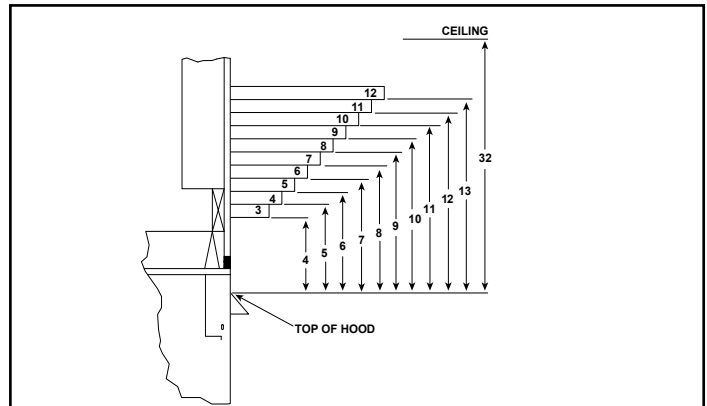

MANTEL PROJECTIONS

PRODUCT LISTING CODES

US	ANSI Z21.88-2014
CAN	CSA 2.33-2014

Product information provided is not complete and is subject to change without notice. Product installation must adhere strictly to instructions accompanying product to avoid risk of fire and potential injury.