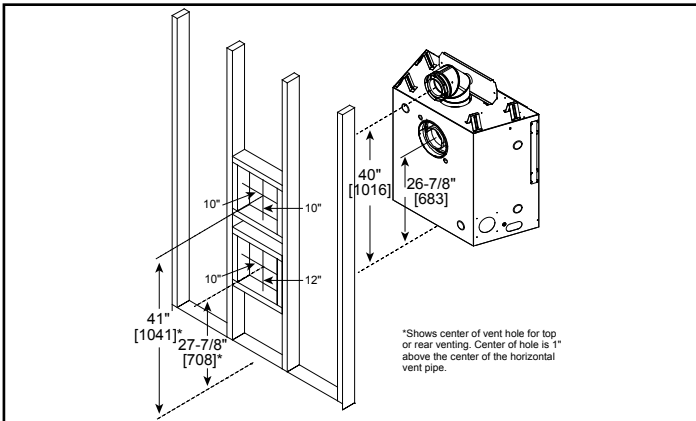

TOP VIEW

FRONT VIEW

HEAT-ZONE® ACCESS
Ø 5" [127]

LEFT SIDE

RIGHT SIDE

APPLIANCE LOCATION

FRAMING DIMENSIONS

WALL PENETRATION

CLEARANCES TO COMBUSTIBLES

MANTEL LEG/WALL PROJECTIONS

MANTEL PROJECTIONS

PRODUCT LISTING CODES

US	ANSI Z21.88-2014
CAN	CSA 2.33-2014

Product information provided is not complete and is subject to change without notice. Product installation must adhere strictly to instructions accompanying product to avoid risk of fire and potential injury.