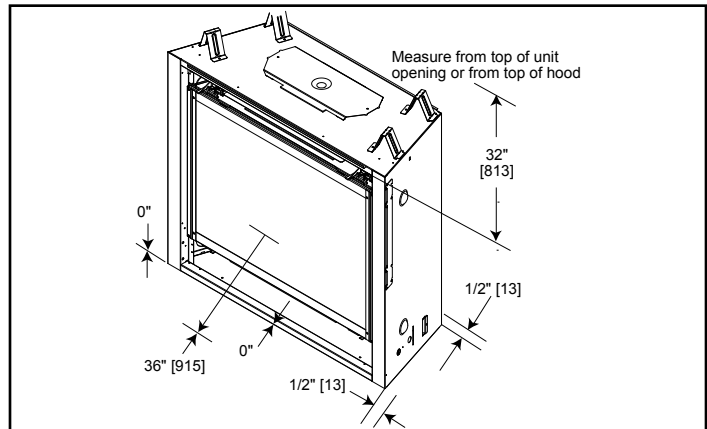

CLEARANCES TO COMBUSTIBLES